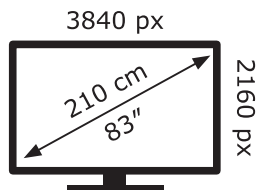

ENERG

LG Electronics

OLED83C29LA

150 kWh/1000h

ABCDEF**G**

314 kWh/1000h

2019/2013