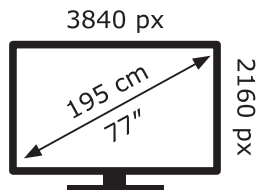

# ENERG

LG Electronics

OLED77CS9LA

**131** kWh/1000h

ABCDEF**G**

**269** kWh/1000h

2019/2013