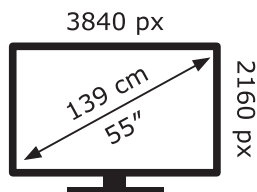

ENERG

LG Electronics

55UQ80009LB

81 kWh/1000h

ABCDEF**G**

109 kWh/1000h

2019/2013