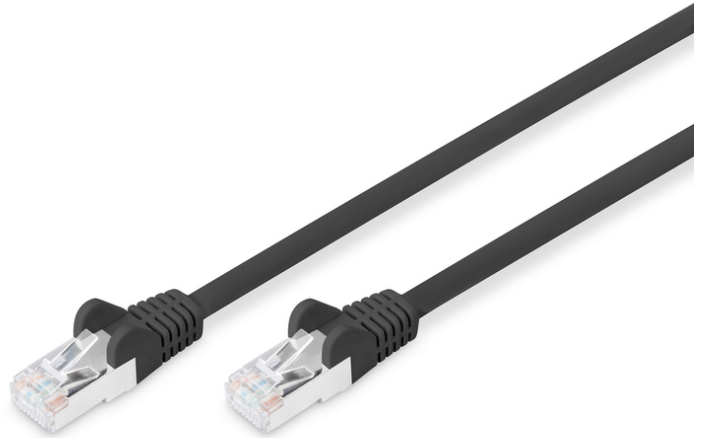

DIGITUS CAT 6 S-FTP Patch Cable

DB-160144-010-S
EAN 4016032384038

Patch Cord, CAT6, RJ45 M/M, 1.0m, S-FTP, AWG 27/7, LSZH, bl
Future-oriented standards and high-end quality for your network.

- LSZH – low smoke zero halogen
- Boots with kink protections and strain reliefs
- Cable color: black
- Color connector: black
- Hoods: plastic
- Assortment: Twisted Pair Patchkabel
- Length: 1 m
- Connector 1: Modular RJ45 (8/8) plug
- Connector 2: Modular RJ45 (8/8) plug
- Category: CAT 6
- Shielding: S-FTP, pairs in metal foil and braid shielding
- Structure: 4 x 2 AWG 27/7, twisted pair

- Wire material: CU
- Color cable: black
- Color connector: black
- Hoods: plastic
- Assortment: Twisted Pair Patch Cables
- Length: 1 m
- Connector 1: Modular RJ45 (8/8) plug
- Connector 2: Modular RJ45 (8/8) plug
- Category: CAT 6
- Shielding: S-FTP, pairs in metal foil and braid shielding
- Structure: 4 x 2 AWG 27/7, twisted pair
- Wire material: CU

Package contents

- 1x CAT6 S/FTP patch cord, lenght 1 m, color black

| Logistics | | | | | | |
|------------------------------|--------------|-------------|------------|------------|-------------|-----------------|
| | Number (pcs) | Weight (kg) | Depth (cm) | Width (cm) | Height (cm) | cm ³ |
| Packaging Unit Carton | 40 | 1.70 | 50.00 | 25.00 | 9.00 | 11,250.00 |
| Packaging Unit Inside | 10 | 0.43 | 5.00 | 7.50 | 23.50 | 881.25 |
| Packaging Unit Single | 1 | 0.04 | 2.00 | 6.00 | 20.00 | 240.00 |
| Net single without Packaging | 1 | 0.01 | 2.00 | 6.00 | 20.00 | 240.00 |