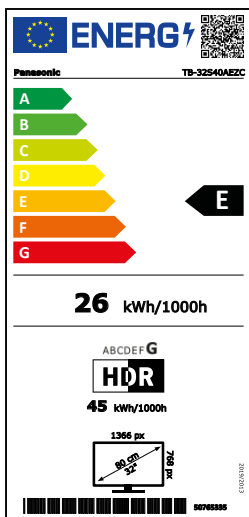

LEGAL NOTES

- *10 HID (Human Interface Device Profile) compliant keyboards are available. A2DP (Advanced Audio Distribution Profile) compliant audio devices are available. The Bluetooth® word mark and logos are owned by the Bluetooth SIG, Inc. and any use of such marks by Panasonic Corporation is under license.
- *11 When a Bluetooth device is connected to the TV, it is possible that the Bluetooth audio output may not be synchronized (i.e. be delayed) with relation to the images on the screen. This is not a defect of the TV or the device. The delay time will differ depending on the device.
- *12 The terms HDMI, HDMI High-Definition Multimedia Interface, and the HDMI Logo are trademarks or registered trademarks of HDMI Licensing Administrator, Inc.
- *13 This feature requires a USB hard drive or flash drive with a capacity of at least 160 GB.
- *14 Based on (EU) 2019/2021 transitional measurement method.
- *15 Energy consumption XYZ kWh per year, based on the power consumption of the television operating 4 hours per day for 365 days. The actual energy consumption will depend on how the television is used.
- *16 Not all the accessories are listed here.
- *17 Dimension with recommended pedestal style.
- *18 To playback HDR, a HDR source is required (H.264 or H.265(ST2084 or HLG format)).
- *19 38 Languages (English, German, French, Danish, Finnish, Norwegian, Swedish, Croatian, Czech, Dutch, Greek, Bulgarian, Hungarian, Italian, Polish, Portuguese, Romanian, Russian, Slovak, Slovenian, Spanish, Turkish, Lithuanian, Latvian, Estonian, Ukrainian, Serbian, Arabic, Persian, Hebrew, Albanian, Gaelic, Macedonian, Montenegrin, Flemish, Kazakh, Thai, Belarussian)