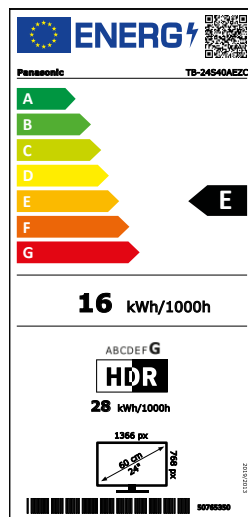

LEGAL NOTES

- *10 HID (Human Interface Device Profile) compliant keyboards are available. A2DP (Advanced Audio Distribution Profile) compliant audio devices are available. The Bluetooth® word mark and logos are owned by the Bluetooth SIG, Inc. and any use of such marks by Panasonic Corporation is under license.
- *11 When a Bluetooth device is connected to the TV, it is possible that the Bluetooth audio output may not be synchronized (i.e. be delayed) with relation to the images on the screen. This is not a defect of the TV or the device. The delay time will differ depending on the device.
- *12 The terms HDMI, HDMI High-Definition Multimedia Interface, and the HDMI Logo are trademarks or registered trademarks of HDMI Licensing Administrator, Inc.
- *13 This feature requires a USB hard drive or flash drive with a capacity of at least 160 GB.
- *14 Based on (EU) 2019/2021 transitional measurement method.
- *15 Energy consumption XYZ kWh per year, based on the power consumption of the television operating 4 hours per day for 365 days. The actual energy consumption will depend on how the television is used.
- *16 Not all the accessories are listed here.
- *17 Dimension with recommended pedestal style.
- *18 To playback HDR, a HDR source is required (H.264 or H.265(ST2084 or HLG format)).
- *19 38 Languages (English, German, French, Danish, Finnish, Norwegian, Swedish, Croatian, Czech, Dutch, Greek, Bulgarian, Hungarian, Italian, Polish, Portuguese, Romanian, Russian, Slovak, Slovenian, Spanish, Turkish, Lithuanian, Latvian, Estonian, Ukrainian, Serbian, Arabic, Persian, Hebrew, Albanian, Gaelic, Macedonian, Montenegrin, Flemish, Kazakh, Thai, Belarussian)