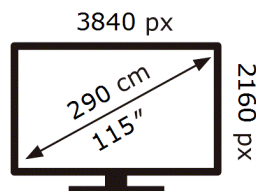

ENERG ⚡

Samsung

QH115FX

360 kWh/1000h

ABCDEF **G**

480 kWh/1000h

2019/2013